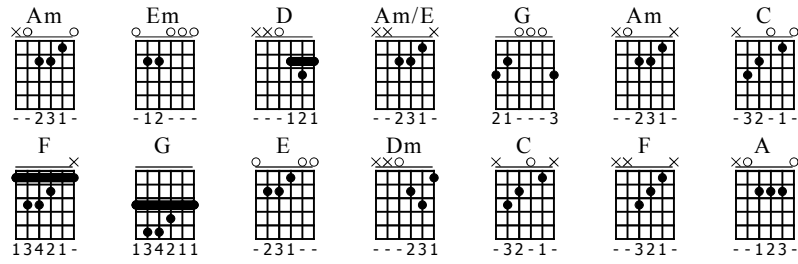

Soldier of fortune

Standard tuning

♩ = 70

Am Em

N-Gt

mf

1

5-7-8-12 | 10 12 10-8 | 7-8-7-5 | 7 | <12>